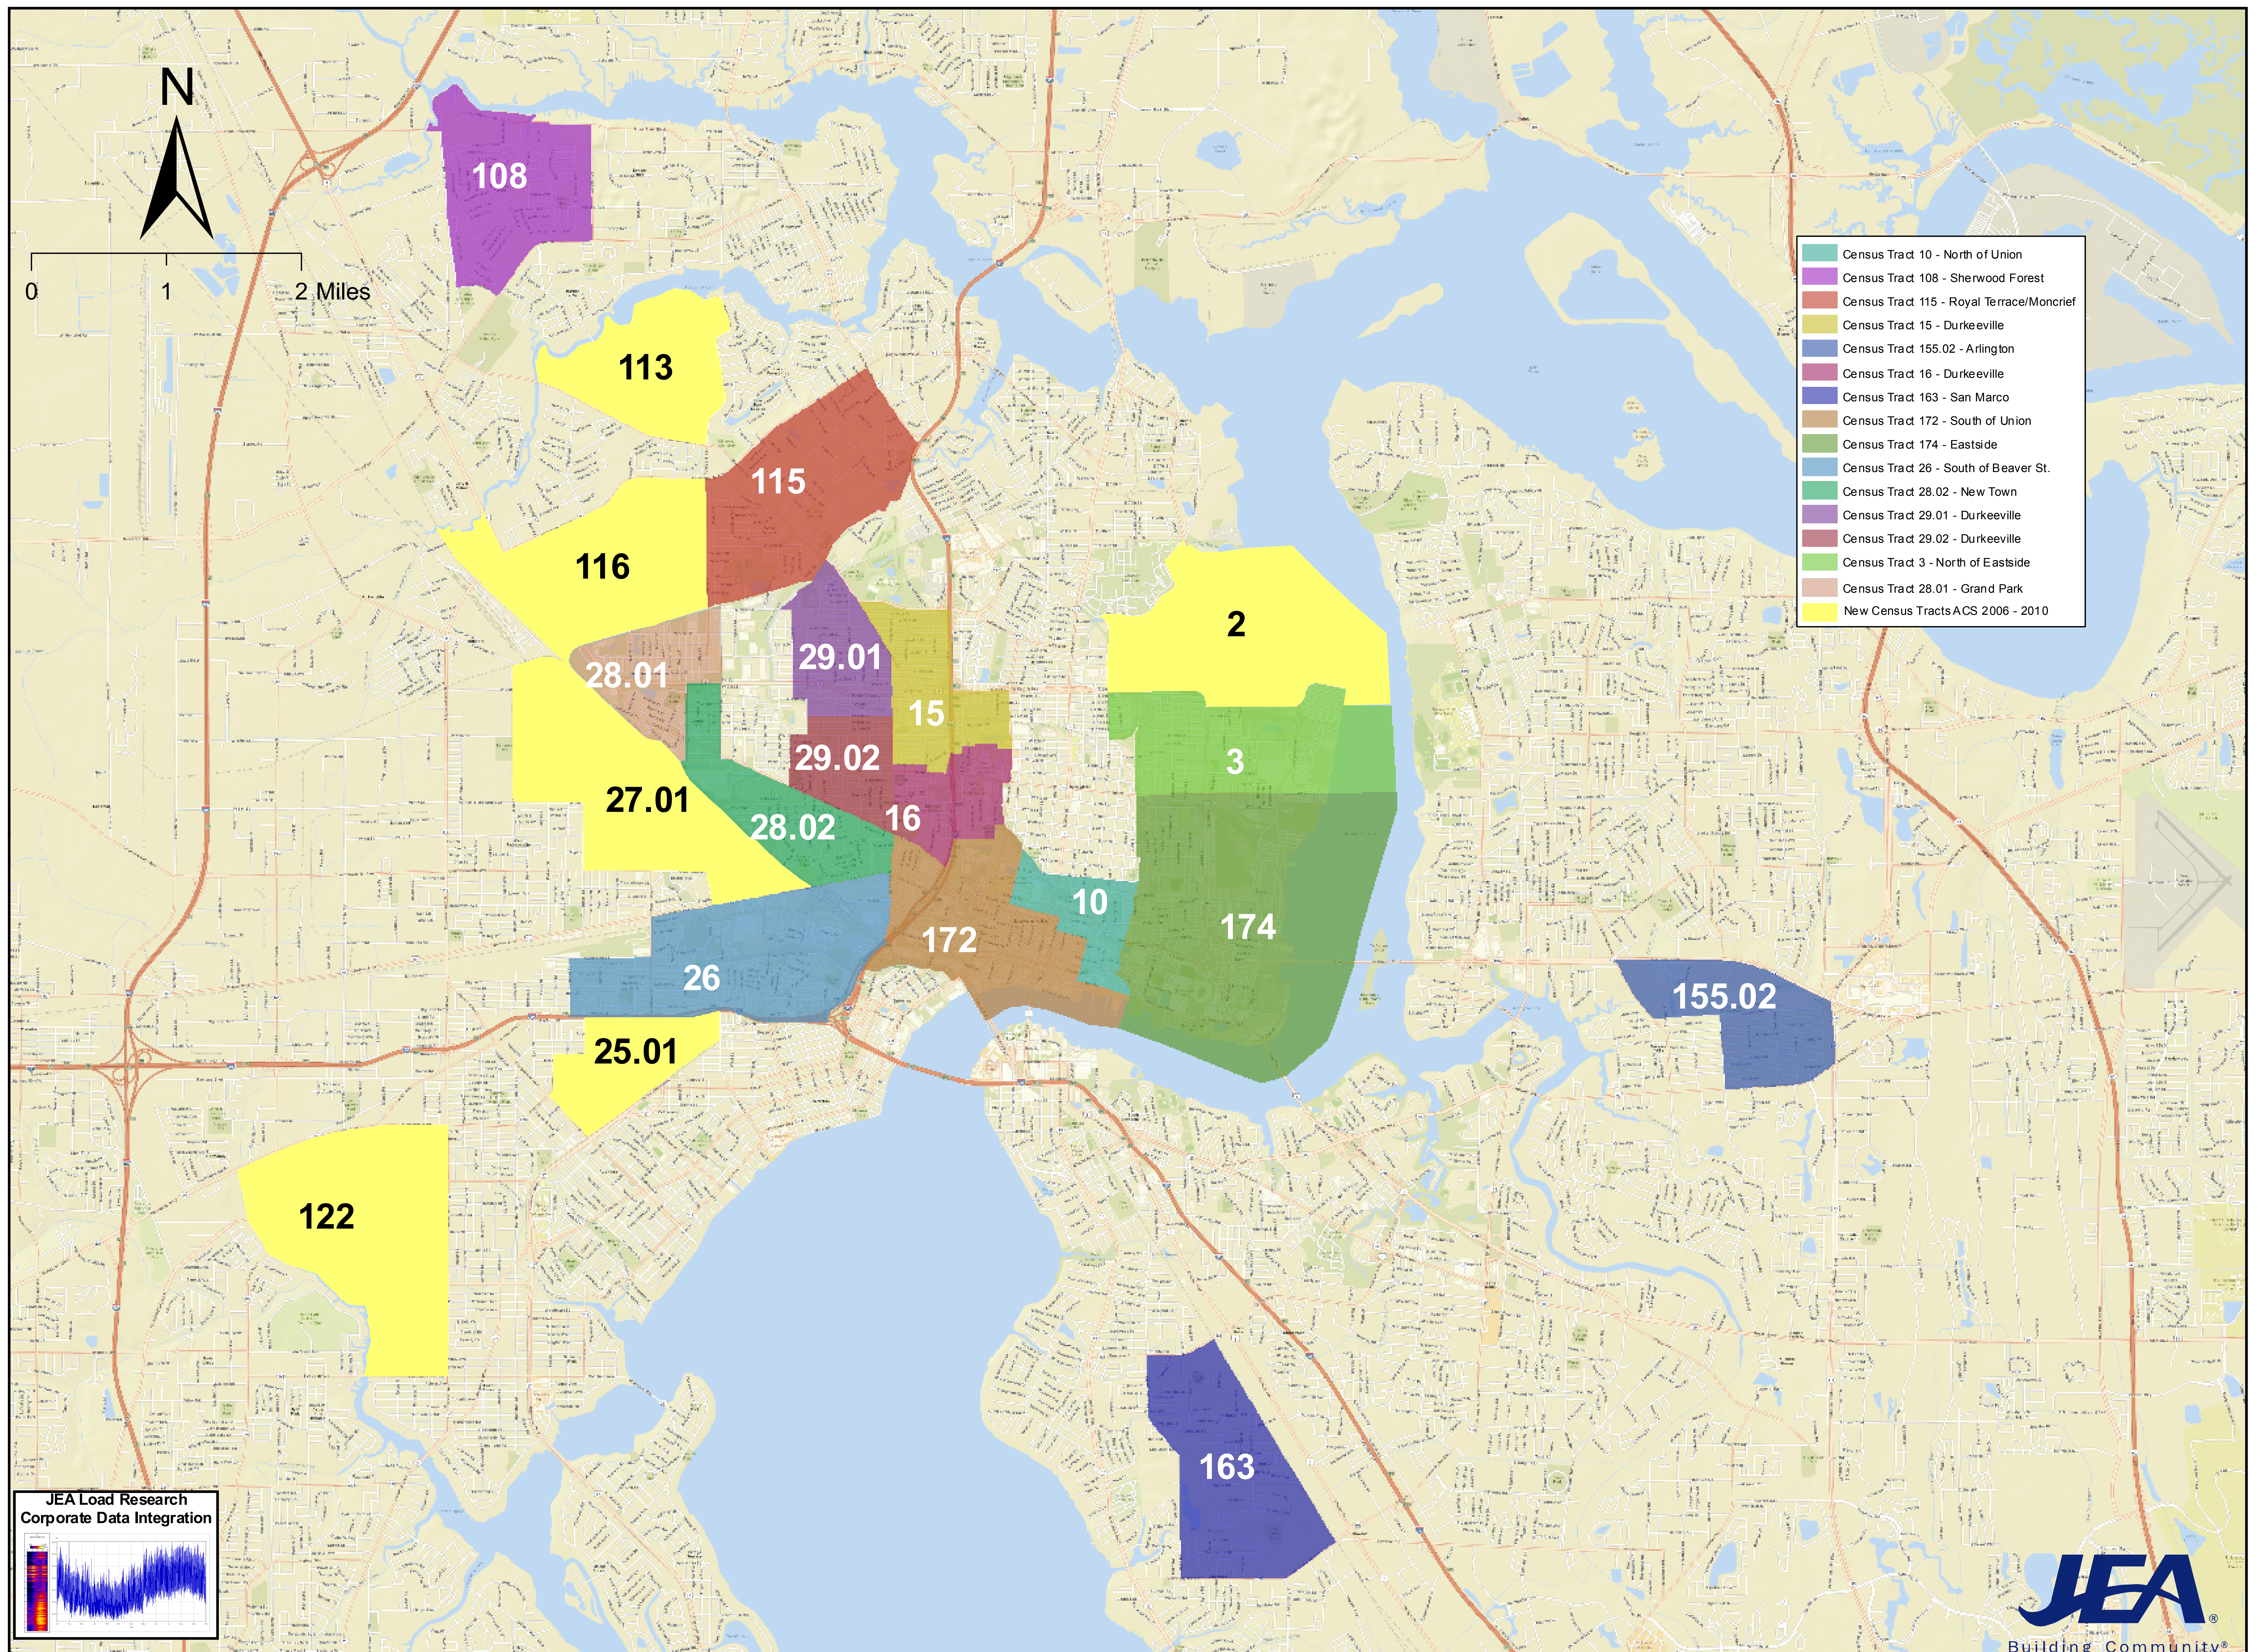

NEE and Insulation Census Tracts Serviced and Potential New Census Tracts being Targeted by JEA

Disclaimer: This map is for JEA internal use only

Map location: G:\Financial Services\Data Integration\Load Research\GIS Mapping\farhat_gis\Poverty-Payson\NEE Census Tracts Overall w New.mxd
 Map Source: C17002 RATIO OF INCOME TO POVERTY LEVEL IN THE PAST 12 MONTHS (U.S. Census Bureau, 2006-2010 American Community Survey)